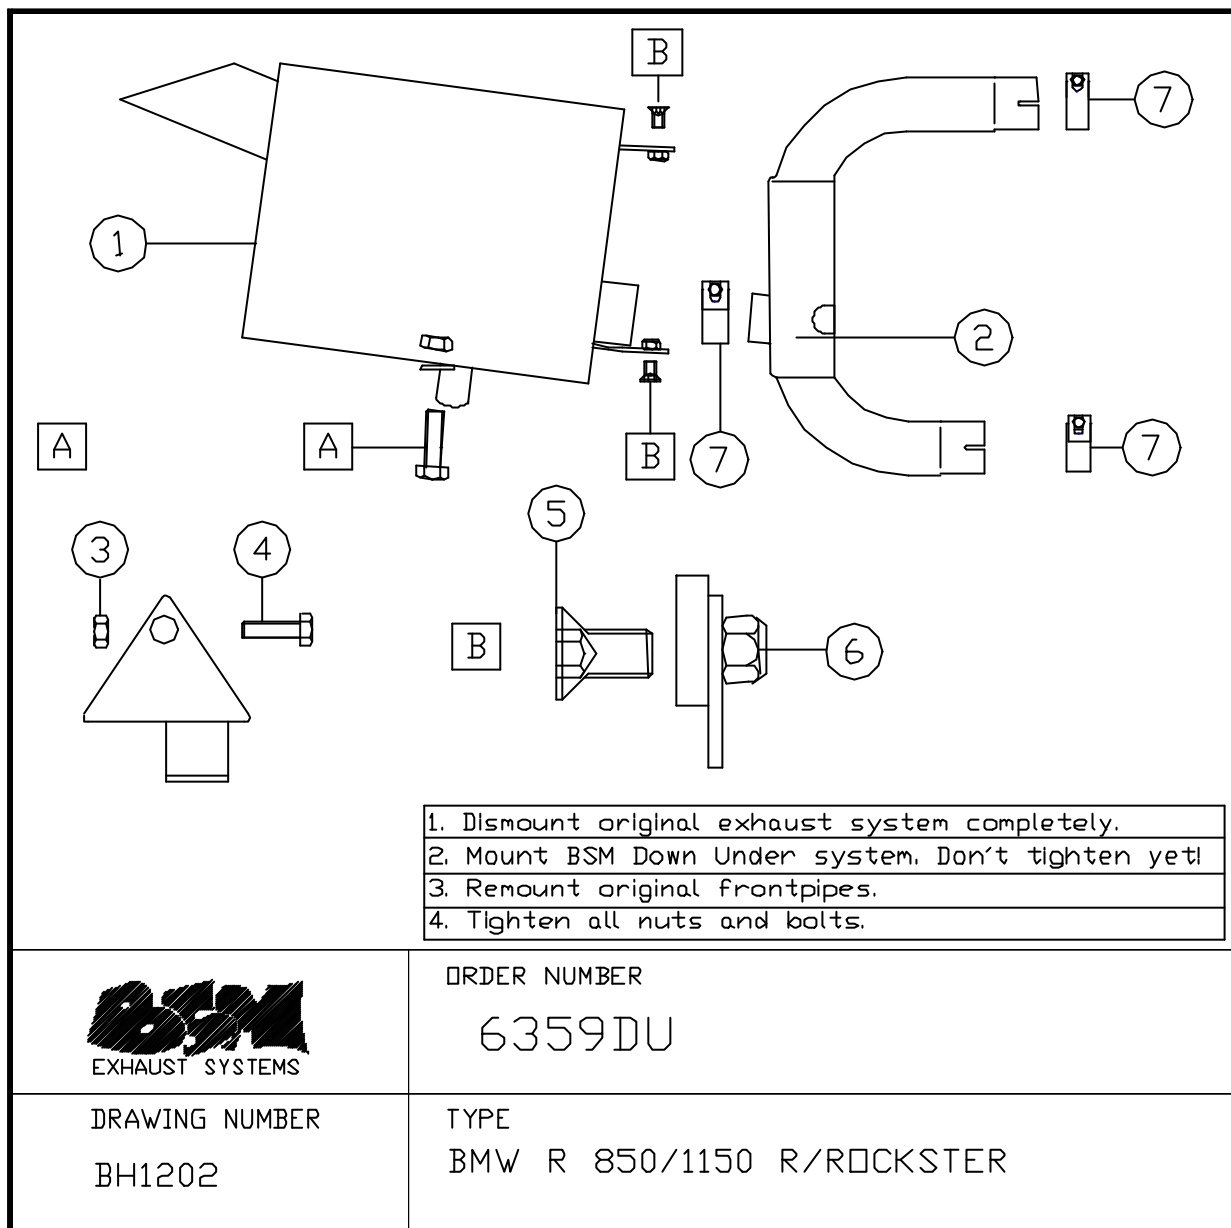

BMW R 1150 R R 1150 Rockster

Part. Nr
6358DU

BMW R 1150 GS

Power output:

- Original
58.9 kW
- BSM Down under
56.8 kW

Type	Weight (kg)	Dimensions silencer (mm)	Dimensions oval silencer (mm)	Noise (dB)
Original exhaust	13.1			85
BSM Down under	5.7			85
BSM Down under No killer	5.4			97

7	3	Clamb	44-47	SLA.R1.44-47
6	2	Nut	M8	MOE.RM.Z.008
5	2	Bolt	M8	BVB.VM.0816
4	1	Bolt	M8	Original bolt
3	1	Nut	M8	Original nut
2	1	Collectorpipe		11/C15042
1	1	Muffler		11/D15042
Pos.	Qty.	Discription	Dimension	Part nr.