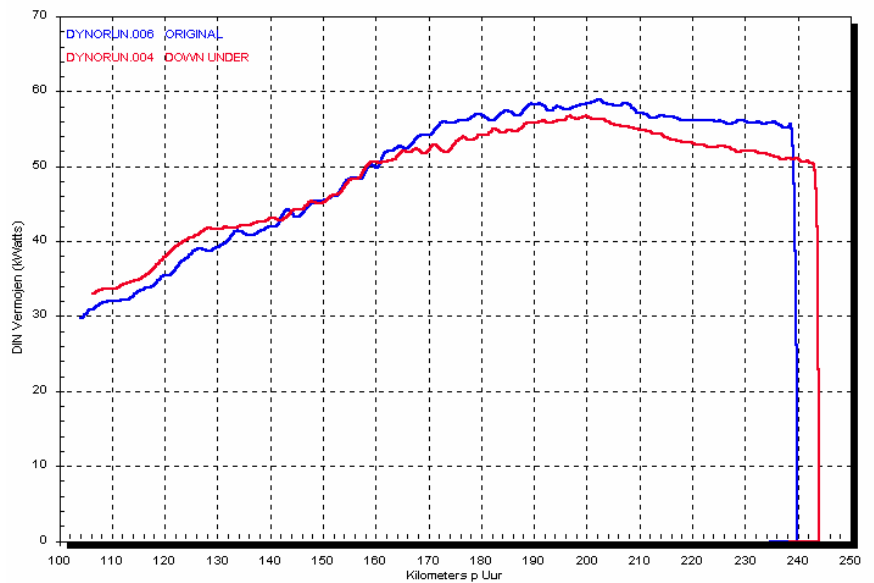

BMW R 1150 R R 1150 Rockster

Part. Nr
6358DU

BMW R 1150 GS

Power output:

- Original
58.9 kW
- BSM Down under
56.8 kW

Type	Weight (kg)	Dimensions silencer (mm)	Dimensions oval silencer (mm)	Noise (dB)
Original exhaust	13.1			85
BSM Down under	5.7			85
BSM Down under No killer	5.4			97

7	3	Clamb	44-47	SLA.R1.44-47
6	2	Nut	M8	MOE.RM.Z.008
5	2	Bolt	M8	BVB.VM.0816
4	1	Bolt	M8	Original bolt
3	1	Nut	M8	Original nut
2	1	Collectorpipe		11/C15042
1	1	Muffler		11/D15042
Pos.	Qty.	Discription	Dimension	Part nr.