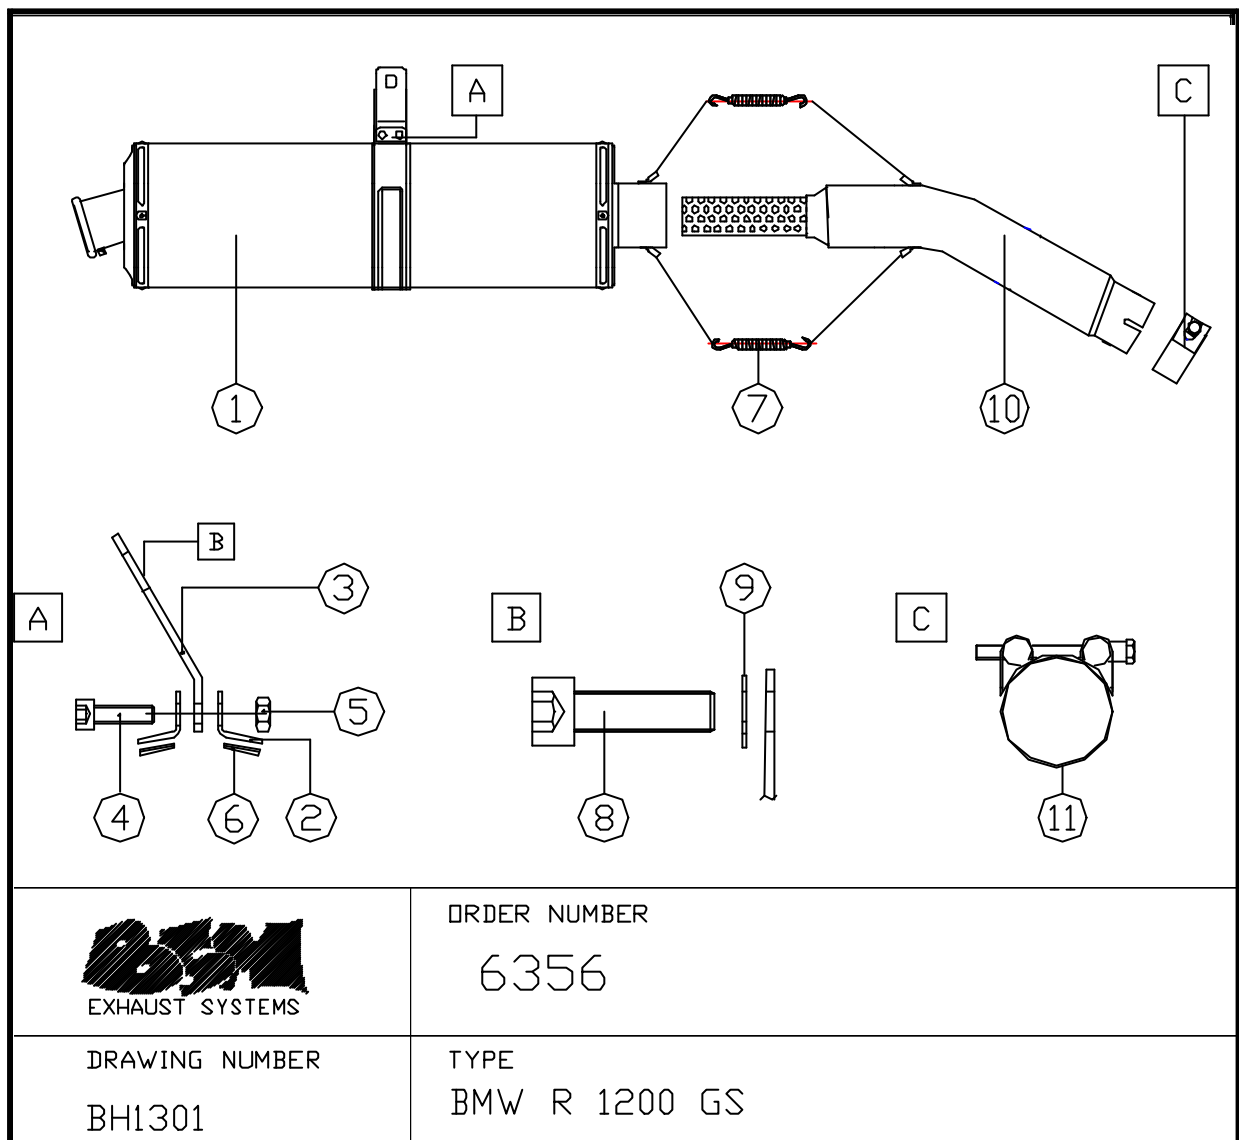

# BMW R 1200 GS

Part. Nr  
6356

BMW R 1200 GS

## Power output:

- Original  
70.4 kW
- BSM Future extreme  
67.8 kW
- BSM Future extreme  
no killer.  
71.1 kW

Type	Weight (kg)	Dimensions silencer (mm)	Dimensions oval silencer (mm)	Noise (dB)
Original exhaust	6.5			84
BSM Future extreme oval	3.4		Ø=140*107 L=460	85
BSM Future extreme oval No killer	3.29		Ø=140*107 L=460	91

11	1	Clamb	52-55 mm	SLA.R1.5255
10	1	Collectorpipe		12/C15040
9	1	Washer	M8	RIS.RM.0008
8	1	Screw	M8*16	BOB.RM.0816
7	2	Spring		VEE.02.0001
6	1	Rubber		KLR.00.0001
5	2	Nut, stainless	M6	MOE.RM.Z006
4	2	Screw ,allen head, stainless	M6*16	BOB.RM.0616
3	1	Mountingbracket		E.17
2	1	Mountingstrap		E.210/E2.11/E.212
1	1	Muffler		
<b>Pos.</b>	<b>Qty.</b>	<b>Discription</b>	<b>Dimension</b>	<b>Part nr.</b>