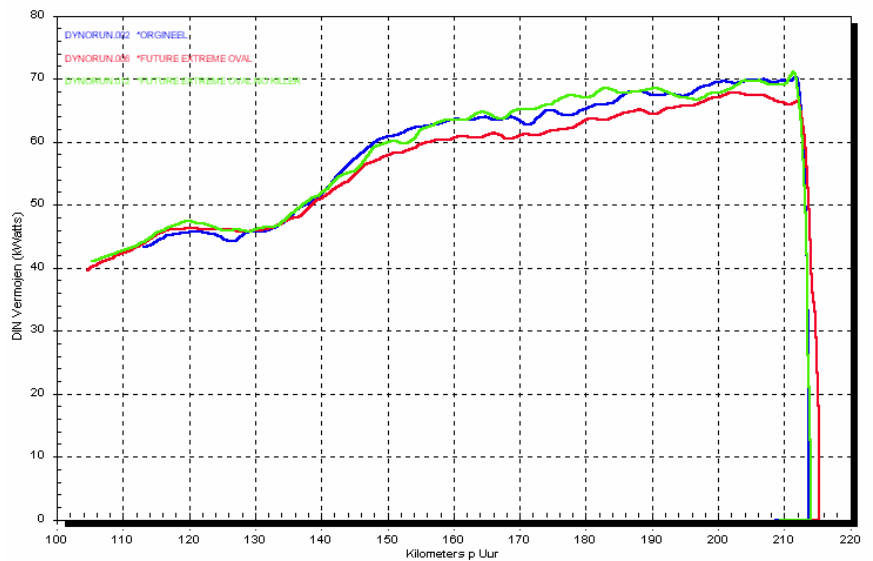

# BMW R 1200 GS

Part. Nr  
6356

BMW R 1200 GS

## Power output:

- Original  
70.4 kW
- BSM Future extreme  
67.8 kW
- BSM Future extreme  
no killer.  
71.1 kW

Type	Weight (kg)	Dimensions silencer (mm)	Dimensions oval silencer (mm)	Noise (dB)
Original exhaust	6.5			84
BSM Future extreme oval	3.4		Ø=140*107 L=460	85
BSM Future extreme oval No killer	3.29		Ø=140*107 L=460	91