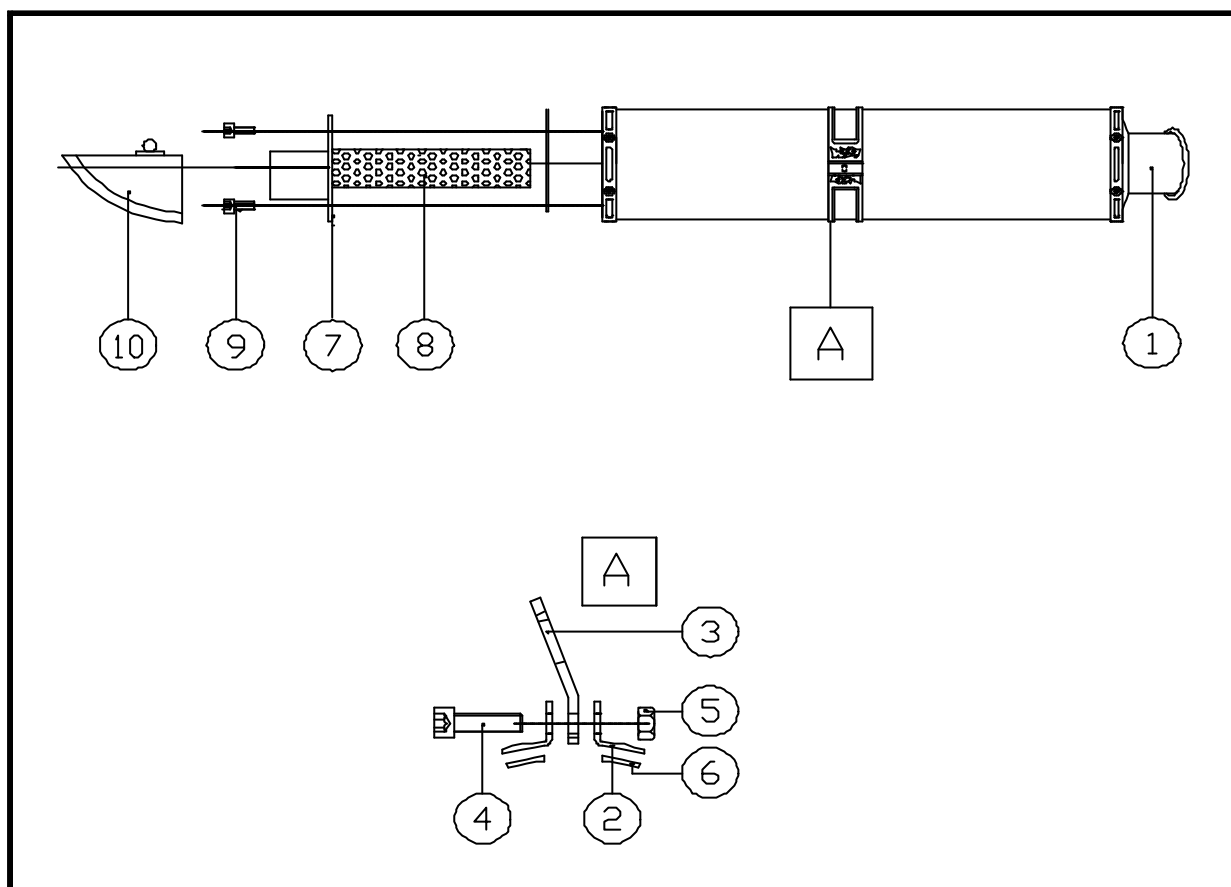

# BMW R850 R/GS R1150 R/GS

Part. Nr  
6354

BMW R 1150 GS

**Power output:**

- Original  
58.4 kW
- BSM Future extreme  
58.3 kW
- BSM Future extreme oval  
60.6 kW

Type	Weight (kg)	Dimensions silencer (mm)	Dimensions oval silencer (mm)	Noise (dB)
Original exhaust	13.6			88
BSM Future extreme	4.0	Ø=110 L=460	-	85
BSM Future extreme oval	3.9	-	Ø=140*107 L=460	91

	ORDER NUMBER
	6354
DRAWING NUMBER	TYPE
BH0801	BMW R 850 R/GS - R 1150 R/GS R 1150 GS ADVENTURE - R ROCKSTER

10	1	Chrome cap, original BMW		
9	3	Screw, allen head, stainless	M8 * 20	BOB.RM.0802
8	1	Collectorpipe		
7	1	Gasket		PAK.00.0202
6	2	Rubber		KLR.00.0001
5	1	Nut, stainless	M6	MOE.RM.0006
4	1	Screw, allen head, stainless	M6 * 30	BOB.RM.0630
3	1	Mountingbracket		E.09
2	1	Mountingstrap		E.110
1	1	Muffler		
<b>Pos.</b>	<b>Qty.</b>	<b>Discription</b>	<b>Dimension</b>	<b>Part nr.</b>