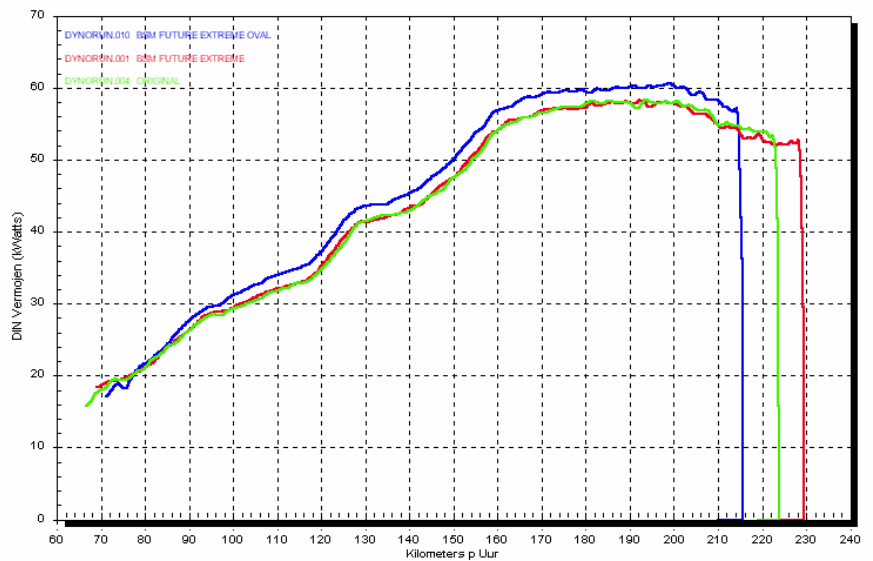

# BMW R850 R/GS R1150 R/GS

Part. Nr  
6354

BMW R 1150 GS

**Power output:**

- Original  
58.4 kW
- BSM Future extreme  
58.3 kW
- BSM Future extreme oval  
60.6 kW

Type	Weight (kg)	Dimensions silencer (mm)	Dimensions oval silencer (mm)	Noise (dB)
Original exhaust	13.6			88
BSM Future extreme	4.0	Ø=110 L=460	-	85
BSM Future extreme oval	3.9	-	Ø=140*107 L=460	91

	ORDER NUMBER
	6354
DRAWING NUMBER	TYPE
BH0801	BMW R 850 R/GS - R 1150 R/GS R 1150 GS ADVENTURE - R ROCKSTER

10	1	Chrome cap, original BMW		
9	3	Screw, allen head, stainless	M8 * 20	BOB.RM.0802
8	1	Collectorpipe		
7	1	Gasket		PAK.00.0202
6	2	Rubber		KLR.00.0001
5	1	Nut, stainless	M6	MOE.RM.0006
4	1	Screw, allen head, stainless	M6 * 30	BOB.RM.0630
3	1	Mountingbracket		E.09
2	1	Mountingstrap		E.110
1	1	Muffler		
<b>Pos.</b>	<b>Qty.</b>	<b>Discription</b>	<b>Dimension</b>	<b>Part nr.</b>